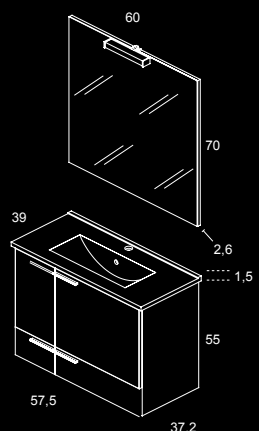

SPAZIO F-39

~~332€~~

254€

48568
Mueble 60 2P-2C + Lavabo
SPAZIO F-39

~~386€~~

299€

48566
Mueble 80 2P-2C + Lavabo
SPAZIO F-39

~~177€~~

139€

48324
Columna 35 1P
SPAZIO F-25

DANCE

CONJUNTO COMPLETO

Cm.	Ref.	P.	Ref.	P.	Ref.	P.	
60	2P-2C F-39	48319	299	48320	299	48318	299
80	2P-2C F-39	48254	349	48321	349	48253	349

MUEBLE + LAVABO

Cm.	Ref.	P.	Ref.	P.	Ref.	P.	
60	2P-2C F-39	48569	254	48570	254	48568	254
80	2P-2C F-39	48566	299	48567	299	48565	299

COLUMNA

Cm.	Ref.	P.	Ref.	P.	Ref.	P.	
35	1P F-25	48324	139	48323	139	48322	139

Acabados

Nogueira

Gris

Blanco